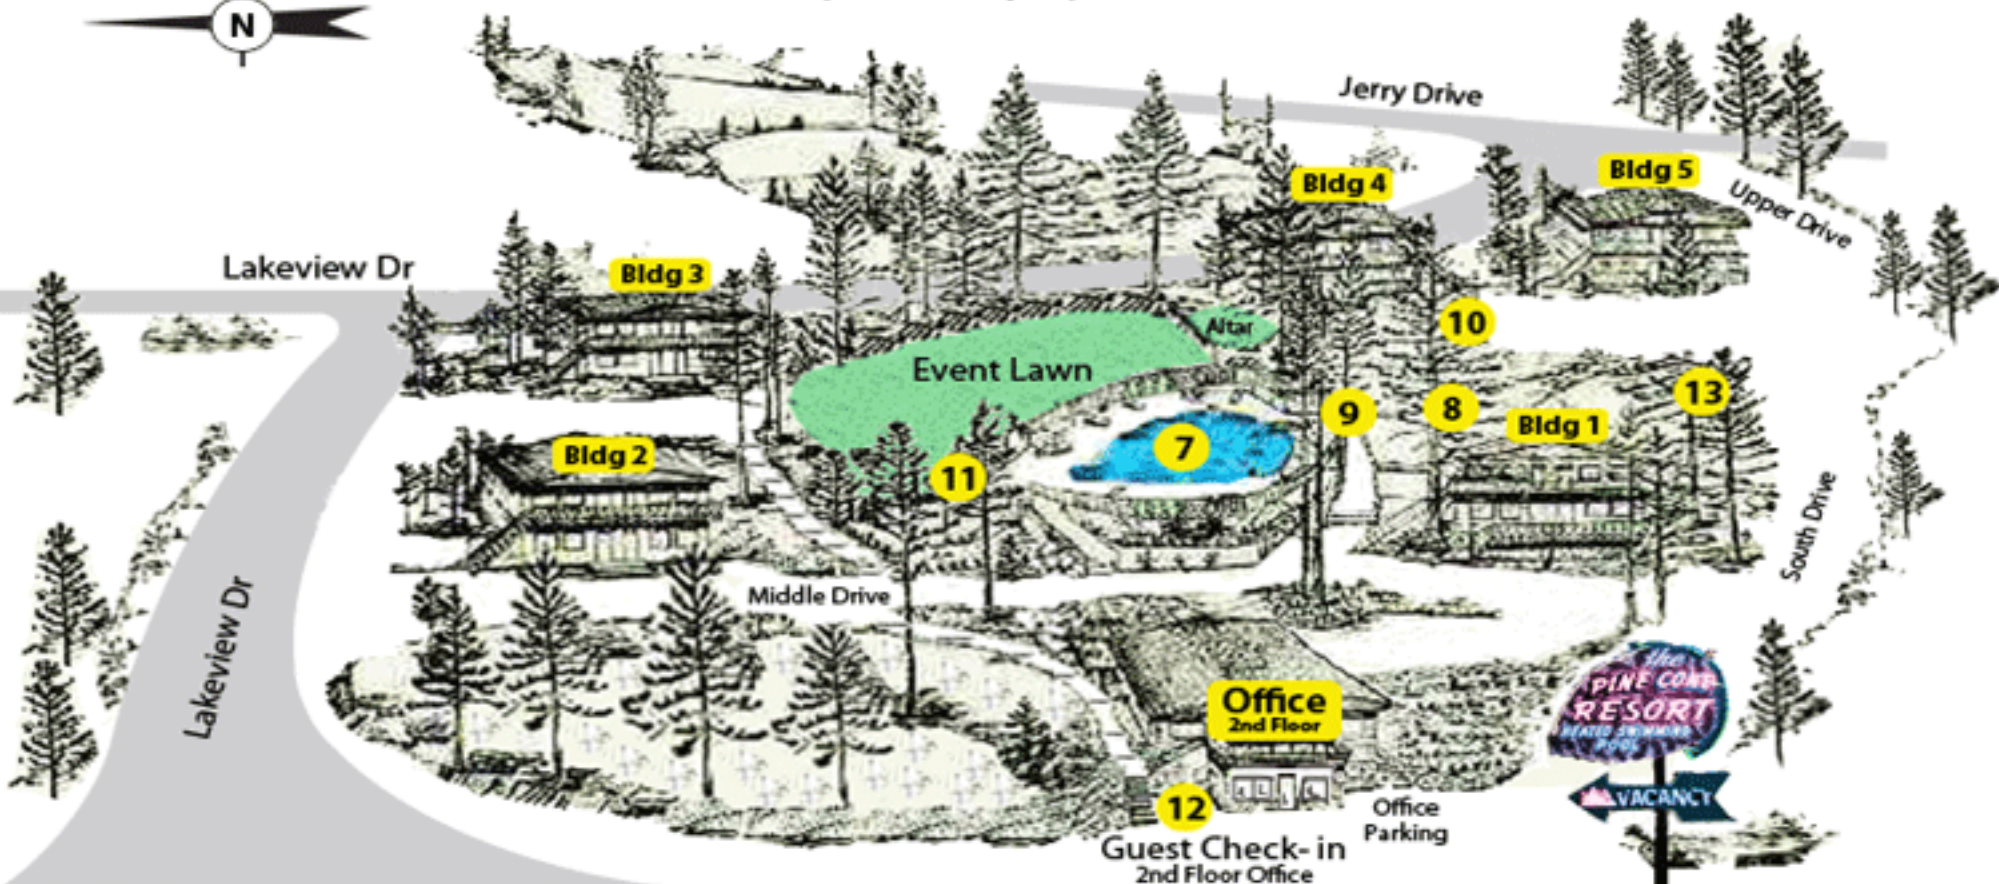

Pine Cone Resort Site Plan - (800) 624-3887  
601 Hwy 50, Zephyr Cove, NV 89448

Hwy 50

**Site Map Legend:**

- |                                      |                               |
|--------------------------------------|-------------------------------|
| 1) Building 1 : #305-#308            | 8) 5-Person Hot Tub Gazebo    |
| 2) Building 2 : #309-#312            | 9) Laundry                    |
| 3) Building 3 : #313-#316            | 10) South BBQ Area            |
| 4) Building 4 : #317-#320            | 11) North BBQ Area & Fire Pit |
| 5) Building 5 : #321-#324            | 12) After Hours Check-in      |
| 6) Guest Check-in Office (2nd Floor) | 13) Trash Bin                 |
| 7) Seasonal Heated Pool              |                               |